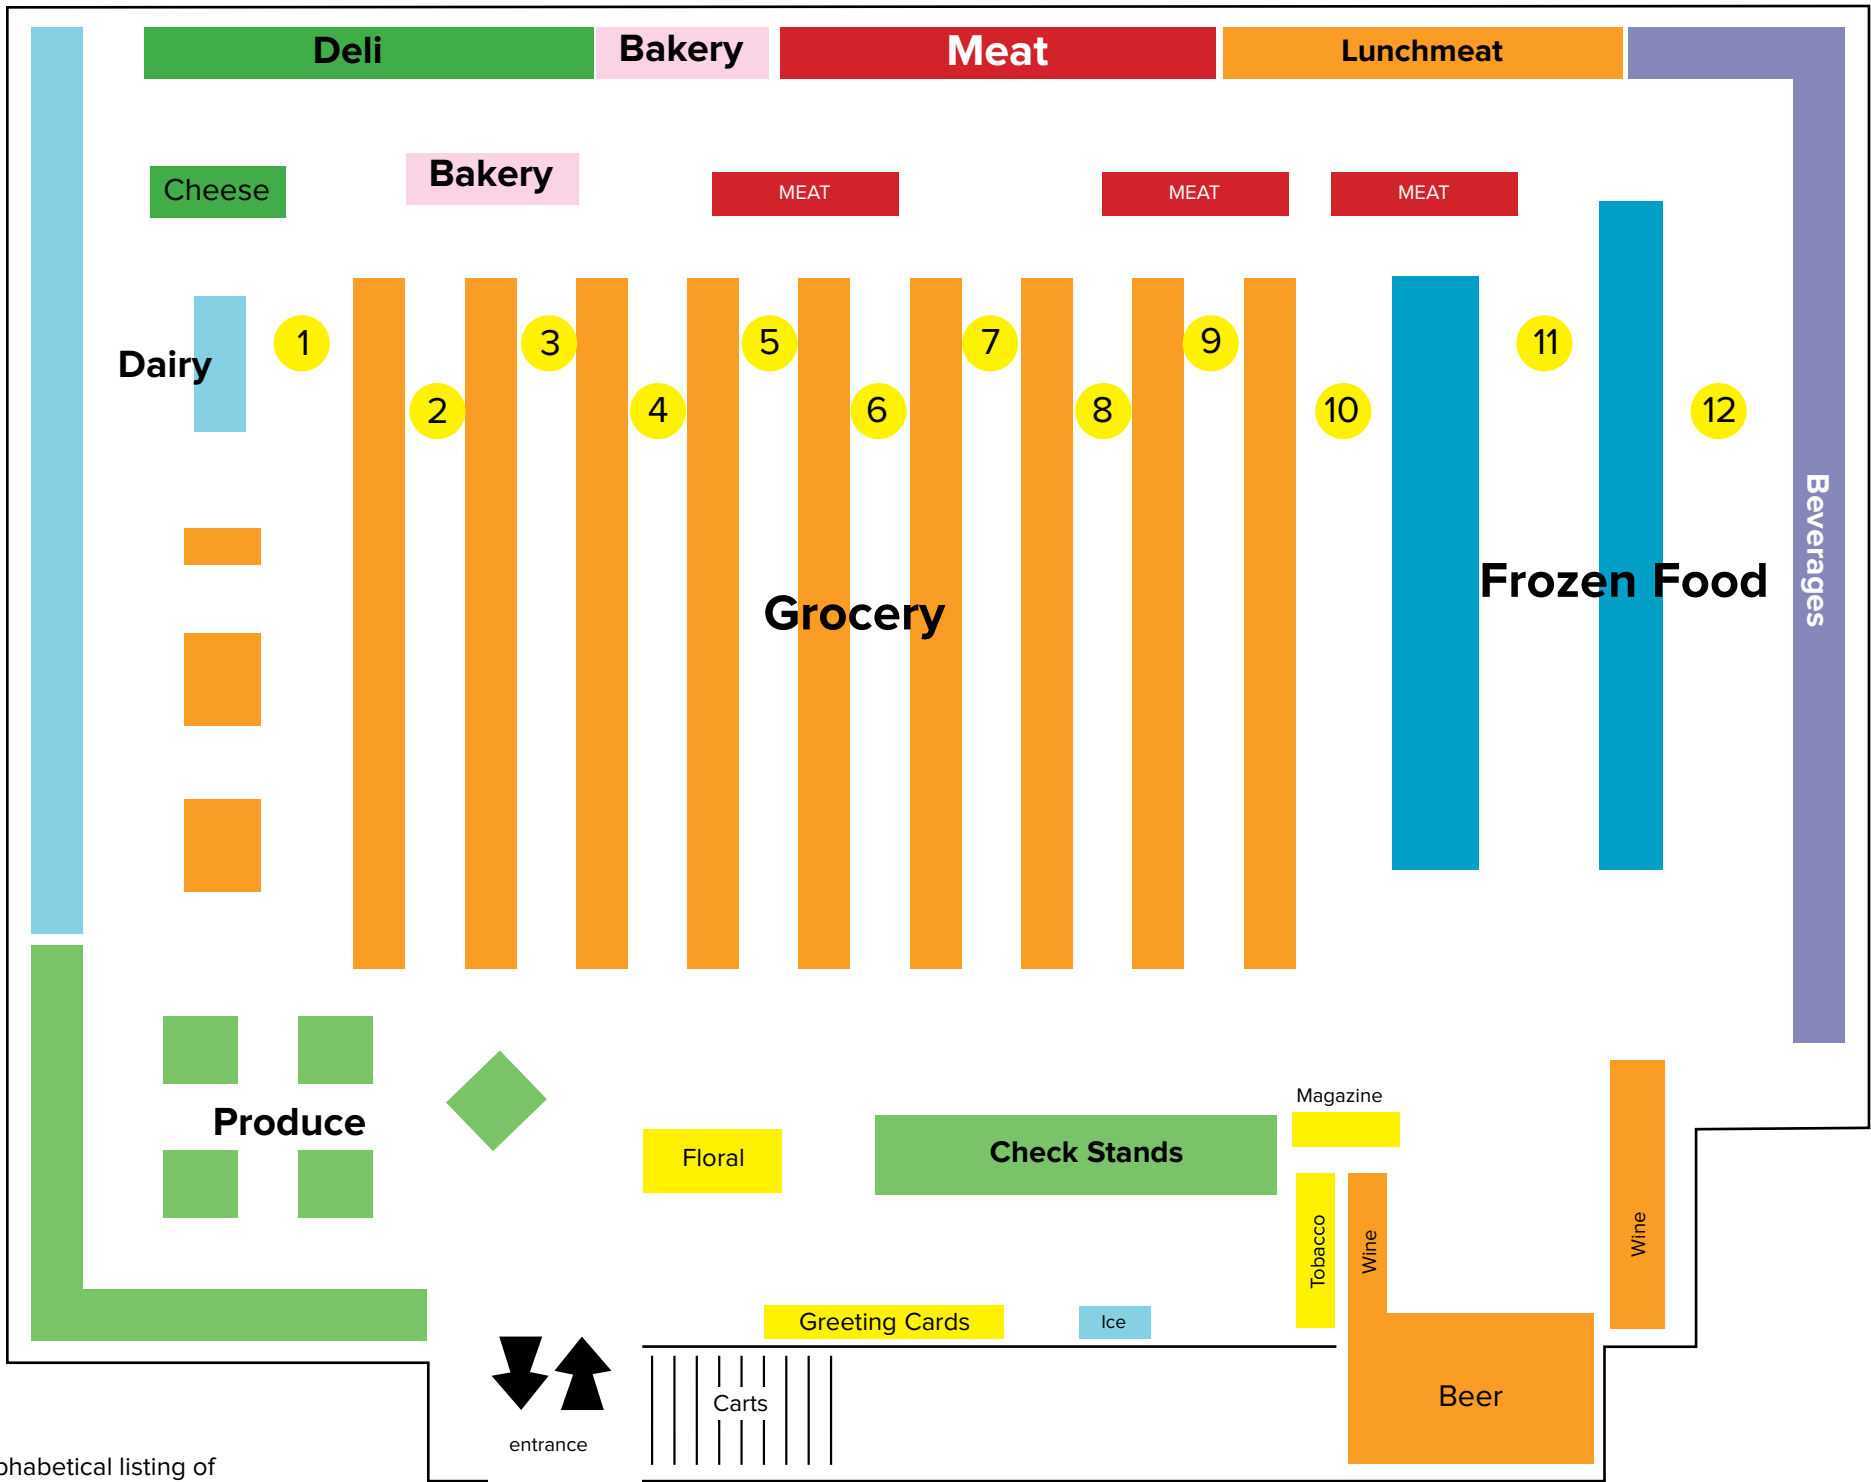

Air Freshener 7
 Aluminum Foil 8
 Baby Food & Needs 7
 Baking 3
 BBQ Sauce 1
 Bath Soap 8
 Bath Tissue 8
 Beans (canned) 4
 Beans (dried) 5
 Birthday Supplie 3
 Bleach 7
 Boxed Dinners 5
 Bread 10
 Brooms & Mops 7
 Brownie Mixes 3
 Cake Mixes 3
 Candy 10
 Canning 3
 Cat Food & Litter 6
 Cereal 2
 Charcoal 6
 Chinese Food 4
 Chips 9
 Cleansers 7
 Cocoa 3
 Coffee & Creamers 2
 Cones & Toppings 12
 Cookies 9
 Crackers 9
 Croutons 1

Diet 3
 Dish Detergent 7
 Dog Food 6
 Dressing 1
 Dried Fruit 4
 Fabric Softener 7
 Facial Tissue 8
 Feminine 8
 Fish (Canned) 4
 Flour 3
 Frozen Food 10,11,12
 Fruit Canned 4
 Gatorade 5
 Gravy Mixes 5
 Greeting Cards Front
 Hardware 6
 Health & Beauty Care .. 8
 Household Cleaners 7
 Insect Repellent 6
 Jello 3
 Juice 5
 Ketchup 1
 Kool-Aid 12
 Laundry Detergent 7
 Light Bulbs 8

Magazines 10
 Matches 6
 Meat (Canned) 4
 Mexican Food 4
 Milk (Canned) 3
 Mustard 1
 Napkins 6
 Nuts Baking 3
 Nuts Snack 9
 Oil 3
 Olives 1
 Pancake Mixes 2
 Paper Towels 8
 Pasta 5
 Peanut Butter & Jelly ... 2
 Plastic Bags 8
 Pickles 1
 Plates & Cups 6
 Popcorn 9
 Potatoes (Instant) 4
 Rice 5

1200 E. 5th, Metropolis, IL

bigjohngrocery.com

Store Hours: 7am - 10pm

for an alphabetical listing of products, see reverse side.